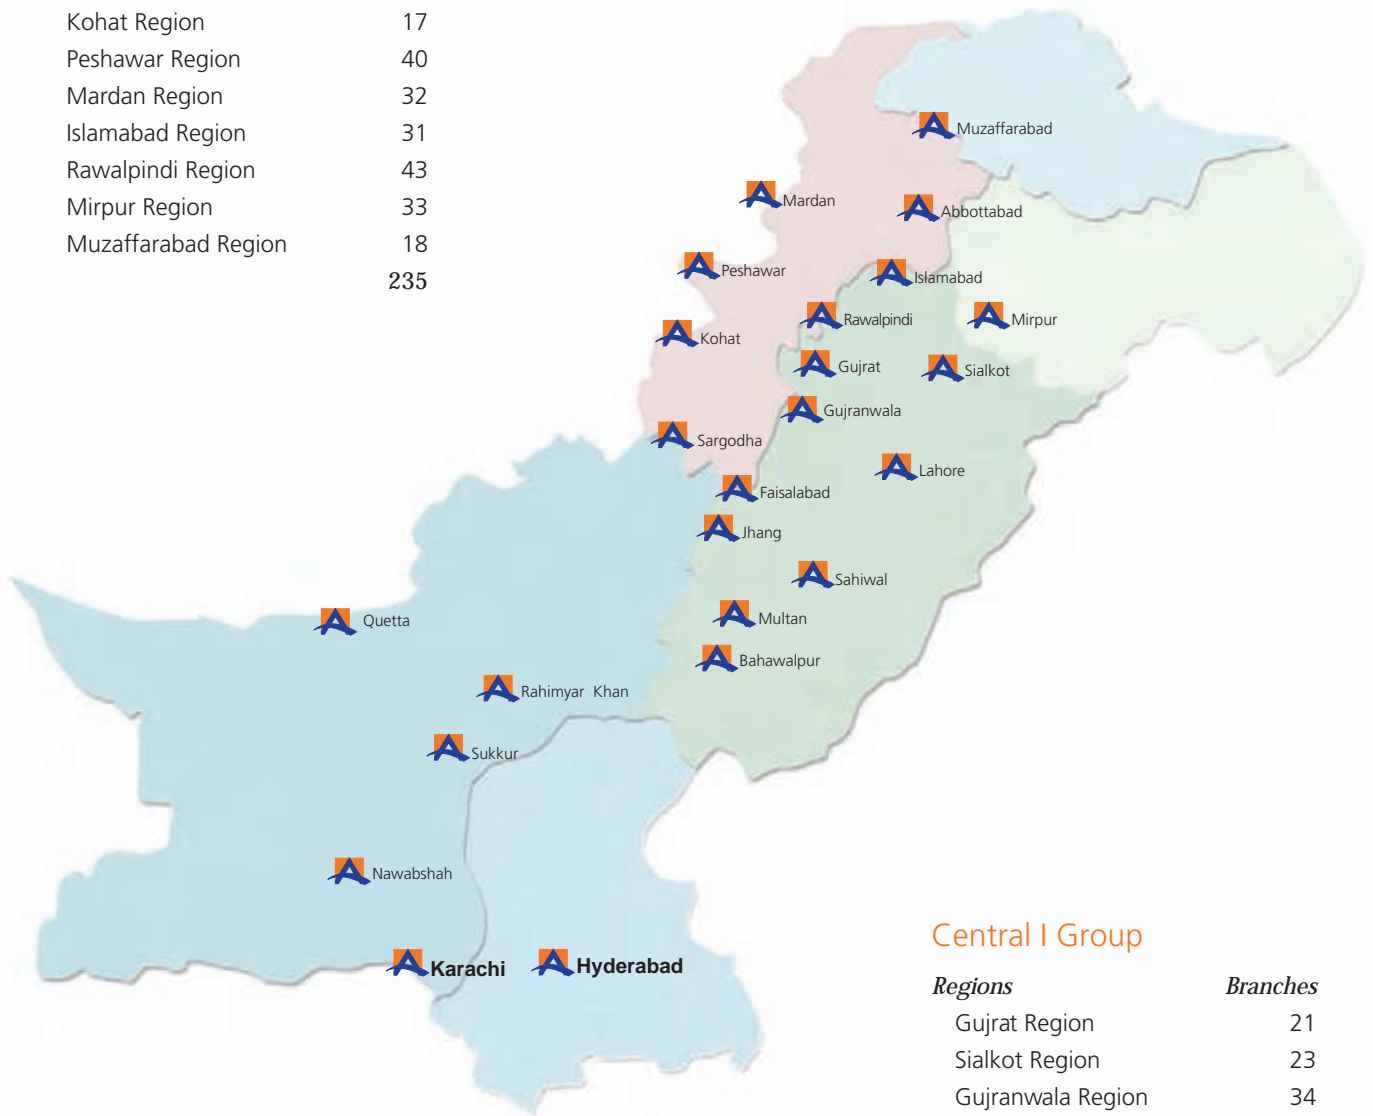

Branch Network

North Group

<i>Regions</i>	<i>Branches</i>
Abbottabad Region	21
Kohat Region	17
Peshawar Region	40
Mardan Region	32
Islamabad Region	31
Rawalpindi Region	43
Mirpur Region	33
Muzaffarabad Region	18
	235

Central I Group

<i>Regions</i>	<i>Branches</i>
Gujrat Region	21
Sialkot Region	23
Gujranwala Region	34
Gulberg Region, Lahore	38
City Region, Lahore	34
Faisalabad Region	35
Sargodha Region	35
	220

Central II Group

<i>Regions</i>	<i>Branches</i>
Jhang Region	19
Multan Region	30
Sahiwal Region	25
Bahawalpur Region	22
Rahimyar Khan Region	12
	108

South Group

<i>Regions</i>	<i>Branches</i>
Hyderabad Region	25
Nawabshah Region	17
Sukkur Region	21
City Region, Karachi	32
Saddar & Society Region, Karachi	32
Nazimabad Region, Karachi	34
Quetta Region	33
	194